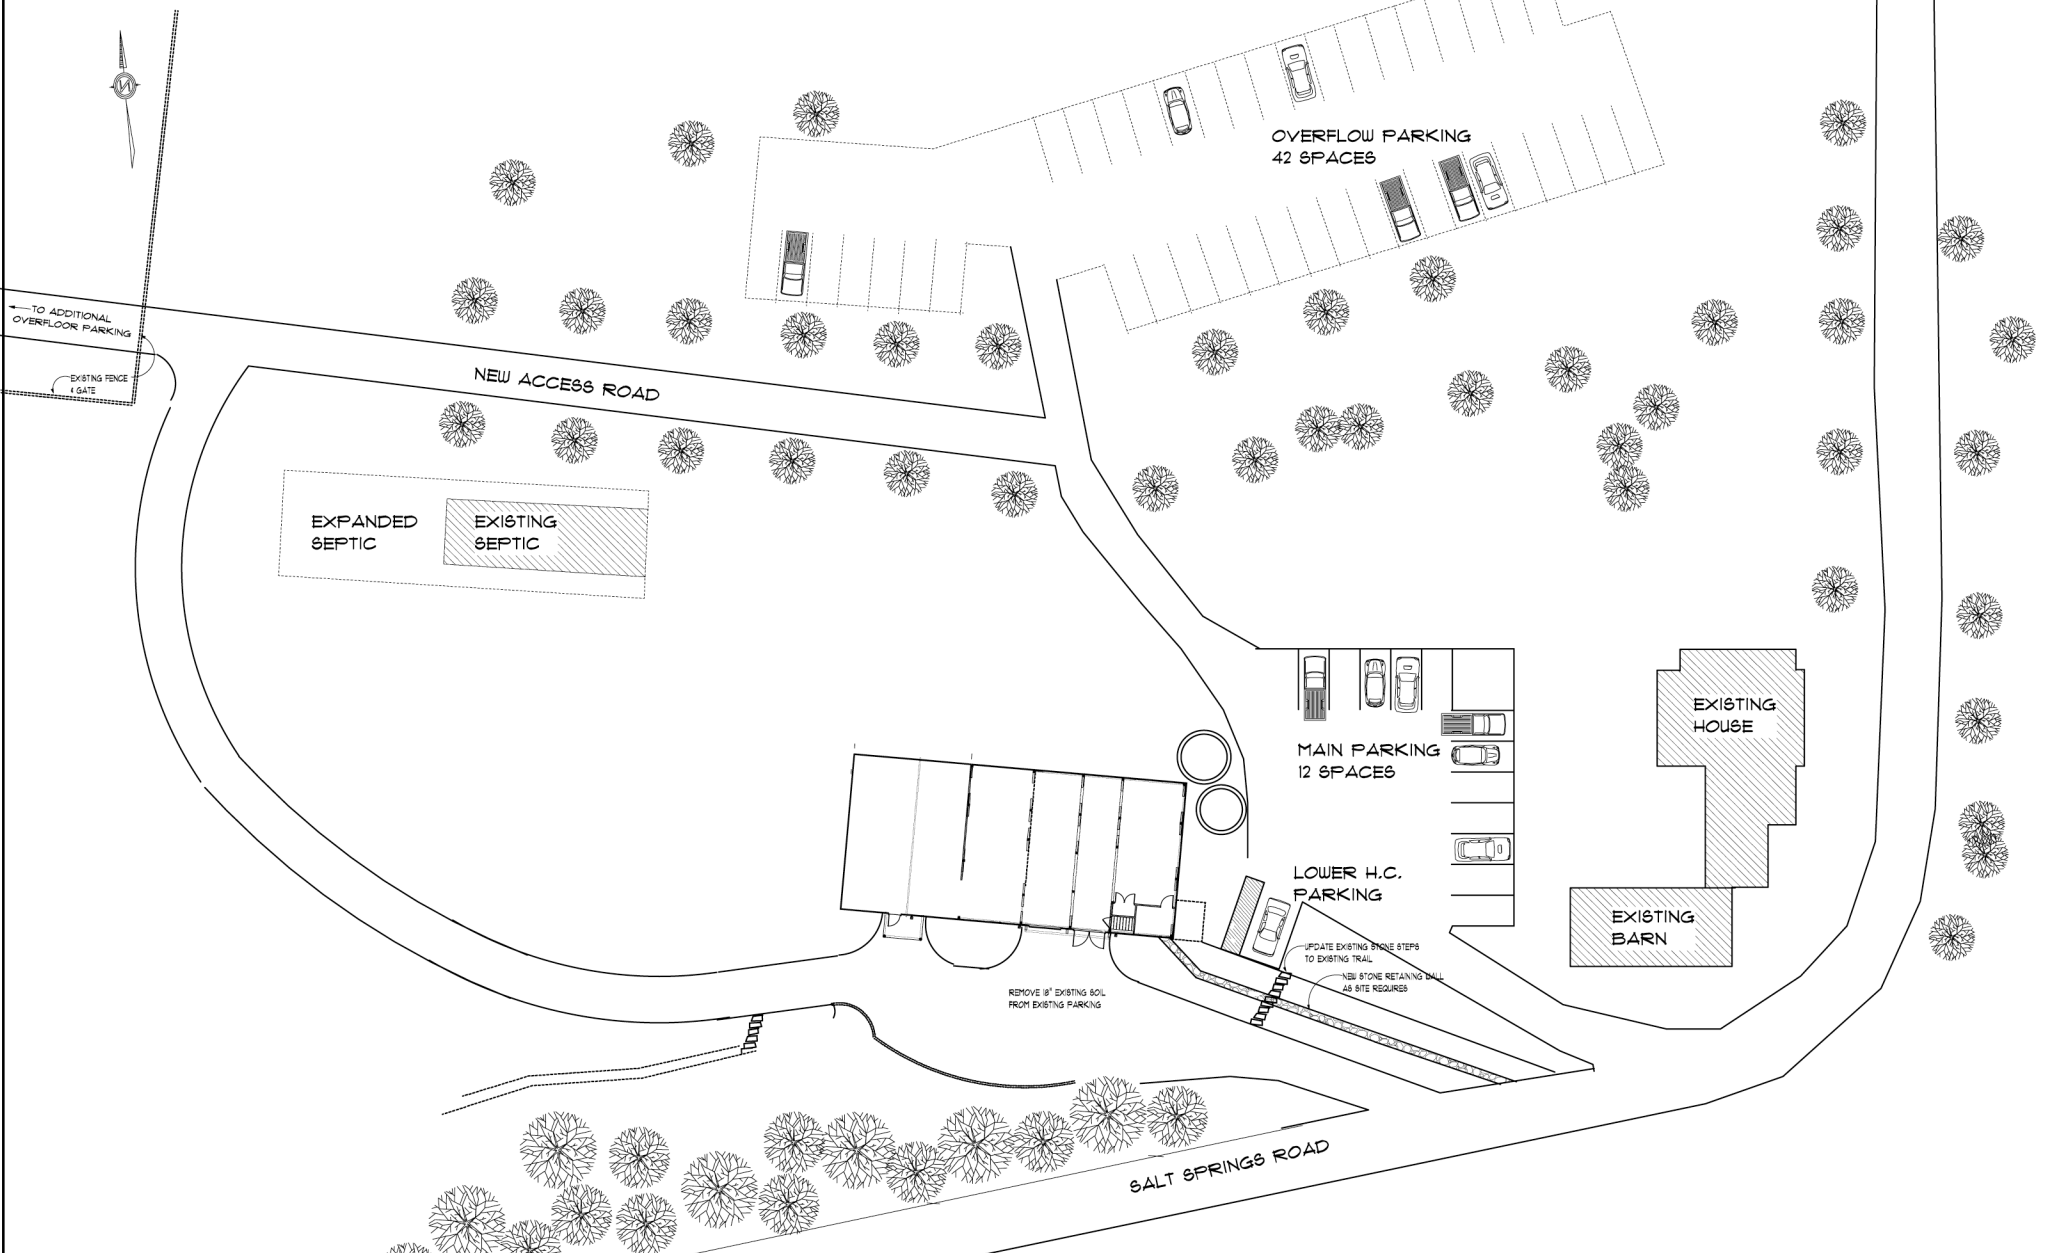

# CONSTRUCTION PLANS

# SITE PLAN

**McNAMARA CONSTRUCTION**  
TRADITIONAL TIMBER FRAMING & SUSTAINABLE CONSTRUCTION  
RR#1 BOX 1368, FRIENDSVILLE, PA 18818 Phone: 570-553-2432  
EARTH FARM STUDIOS INC. DESIGN & DRAFTING 570-614-3258