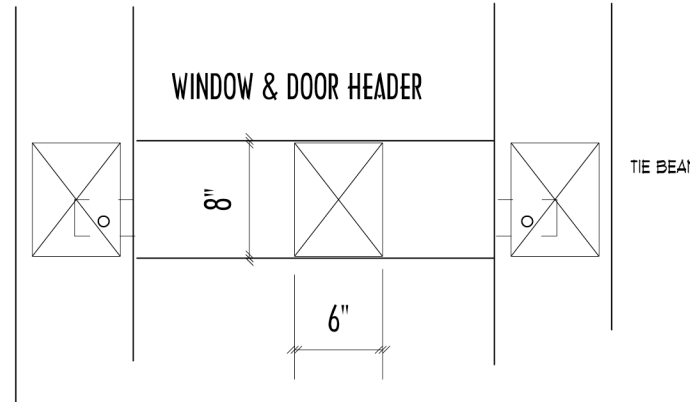

FRAMING DETAILS

1" SIDING
CLAPBOARD
HAND PLANED
ON THE INSIDE

McNAMARA CONSTRUCTION

TRADITIONAL TIMBER FRAMING & SUSTAINABLE CONSTRUCTION

RR#1 BOX 1368, FRIENDSVILLE, PA 18818 Phone: 570-553-2432 Fax: 570-553-2432