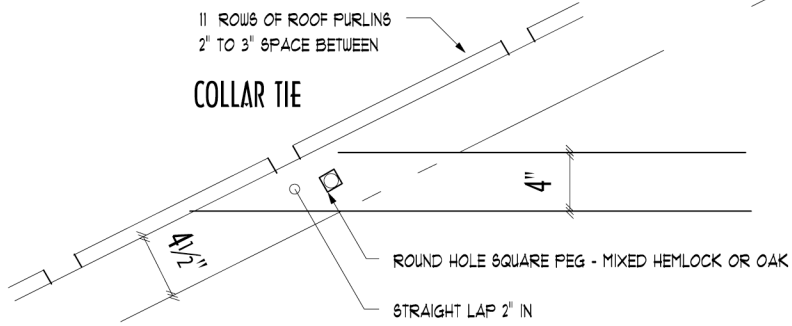

FRAMING DETAILS

1" SIDING
CLAPBOARD
HAND PLANED
ON THE INSIDE

McNAMARA CONSTRUCTION

TRADITIONAL TIMBER FRAMING & SUSTAINABLE CONSTRUCTION

RR#1 BOX 1368, FRIENDSVILLE, PA 18818 Phone: 570-553-2432 Fax: 570-553-2432