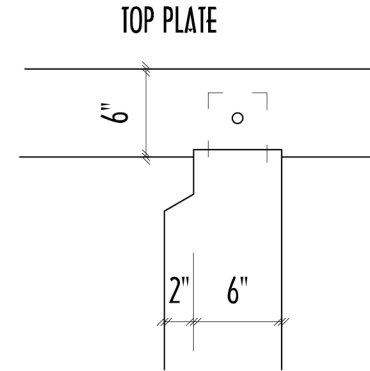

FRAMING DETAILS

1" SIDING
CLAPBOARD
HAND PLANED
ON THE INSIDE

McNAMARA CONSTRUCTION

TRADITIONAL TIMBER FRAMING & SUSTAINABLE CONSTRUCTION

RR#1 BOX 1368, FRIENDSVILLE, PA 18818 Phone: 570-553-2432 Fax: 570-553-2432