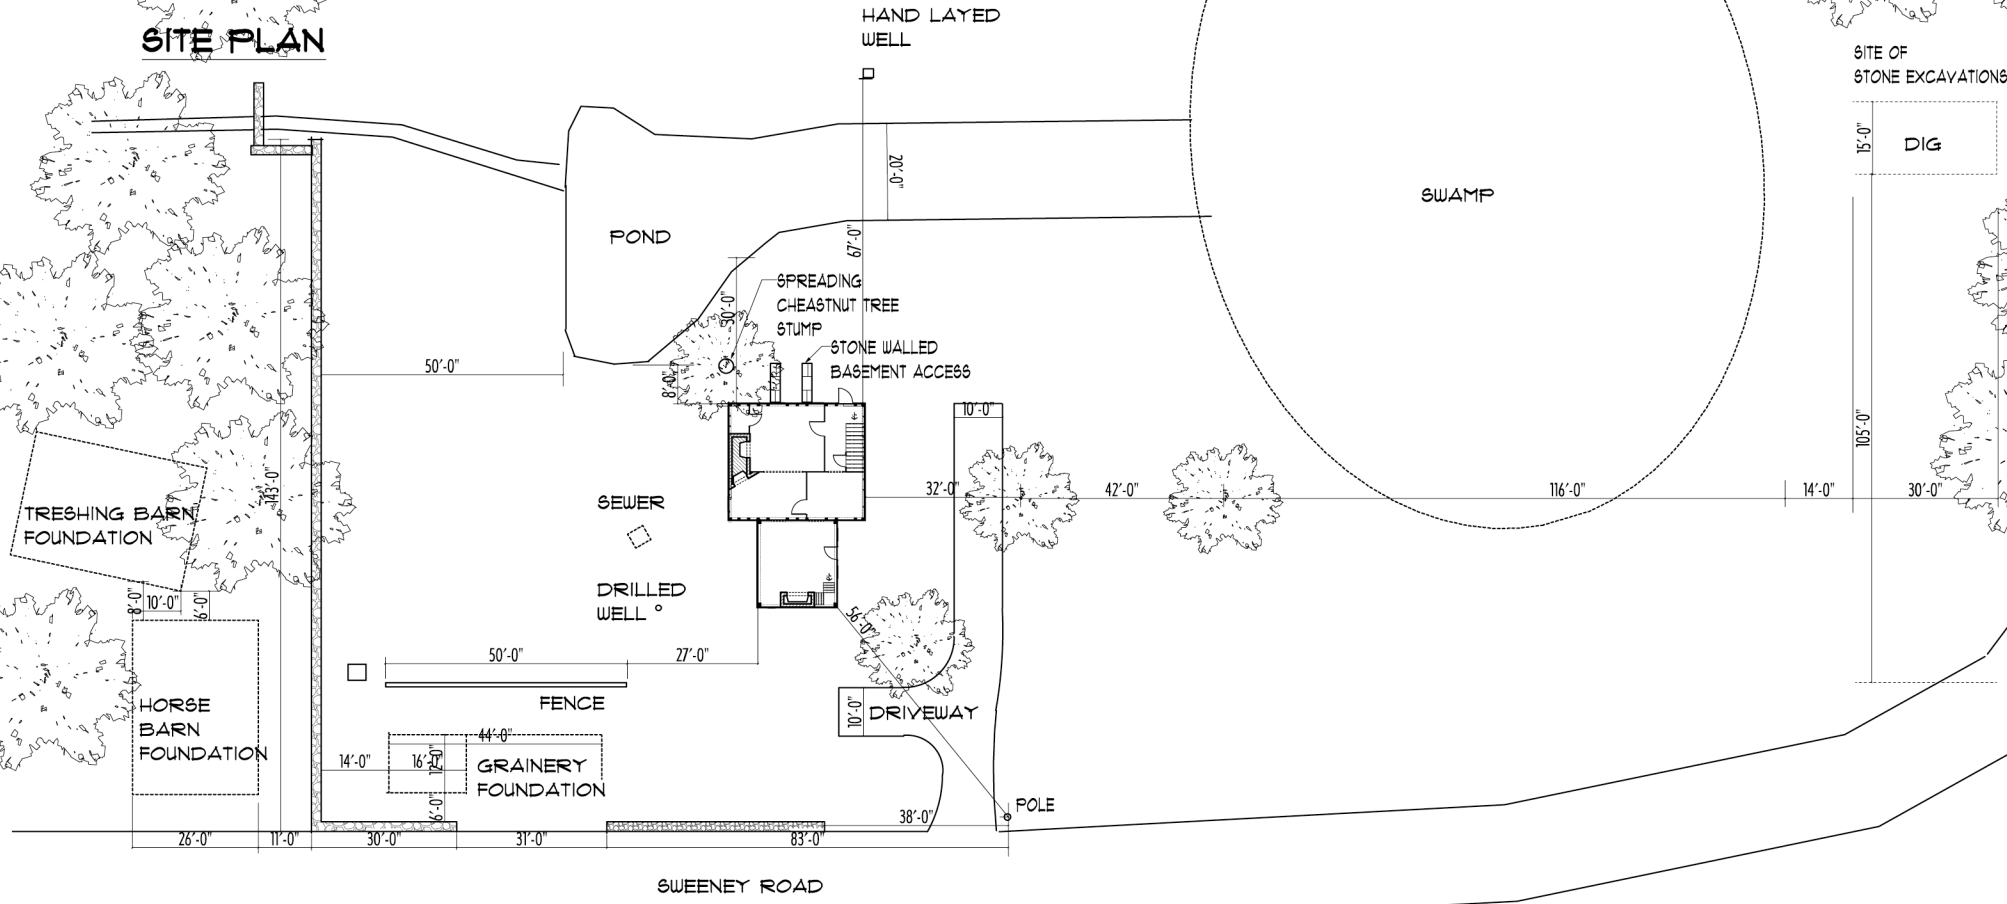

SITE PLAN

McNAMARA CONSTRUCTION

TRADITIONAL TIMBER FRAMING & SUSTAINABLE CONSTRUCTION

RR#1 BOX 1368, FRIENDSVILLE, PA 18818 Phone: 570-553-2432 Fax: 570-553-2432

FITZGERALD HOUSE CIRCA 1818

JONAS NILLSON C/O TIMMOTHY MASTERS

6194 LAUREL LAKE RD BRACKNEY, PA 18812 570-663-3011 HM 570-310-7513 CELLY

SITE

May 22, 2013